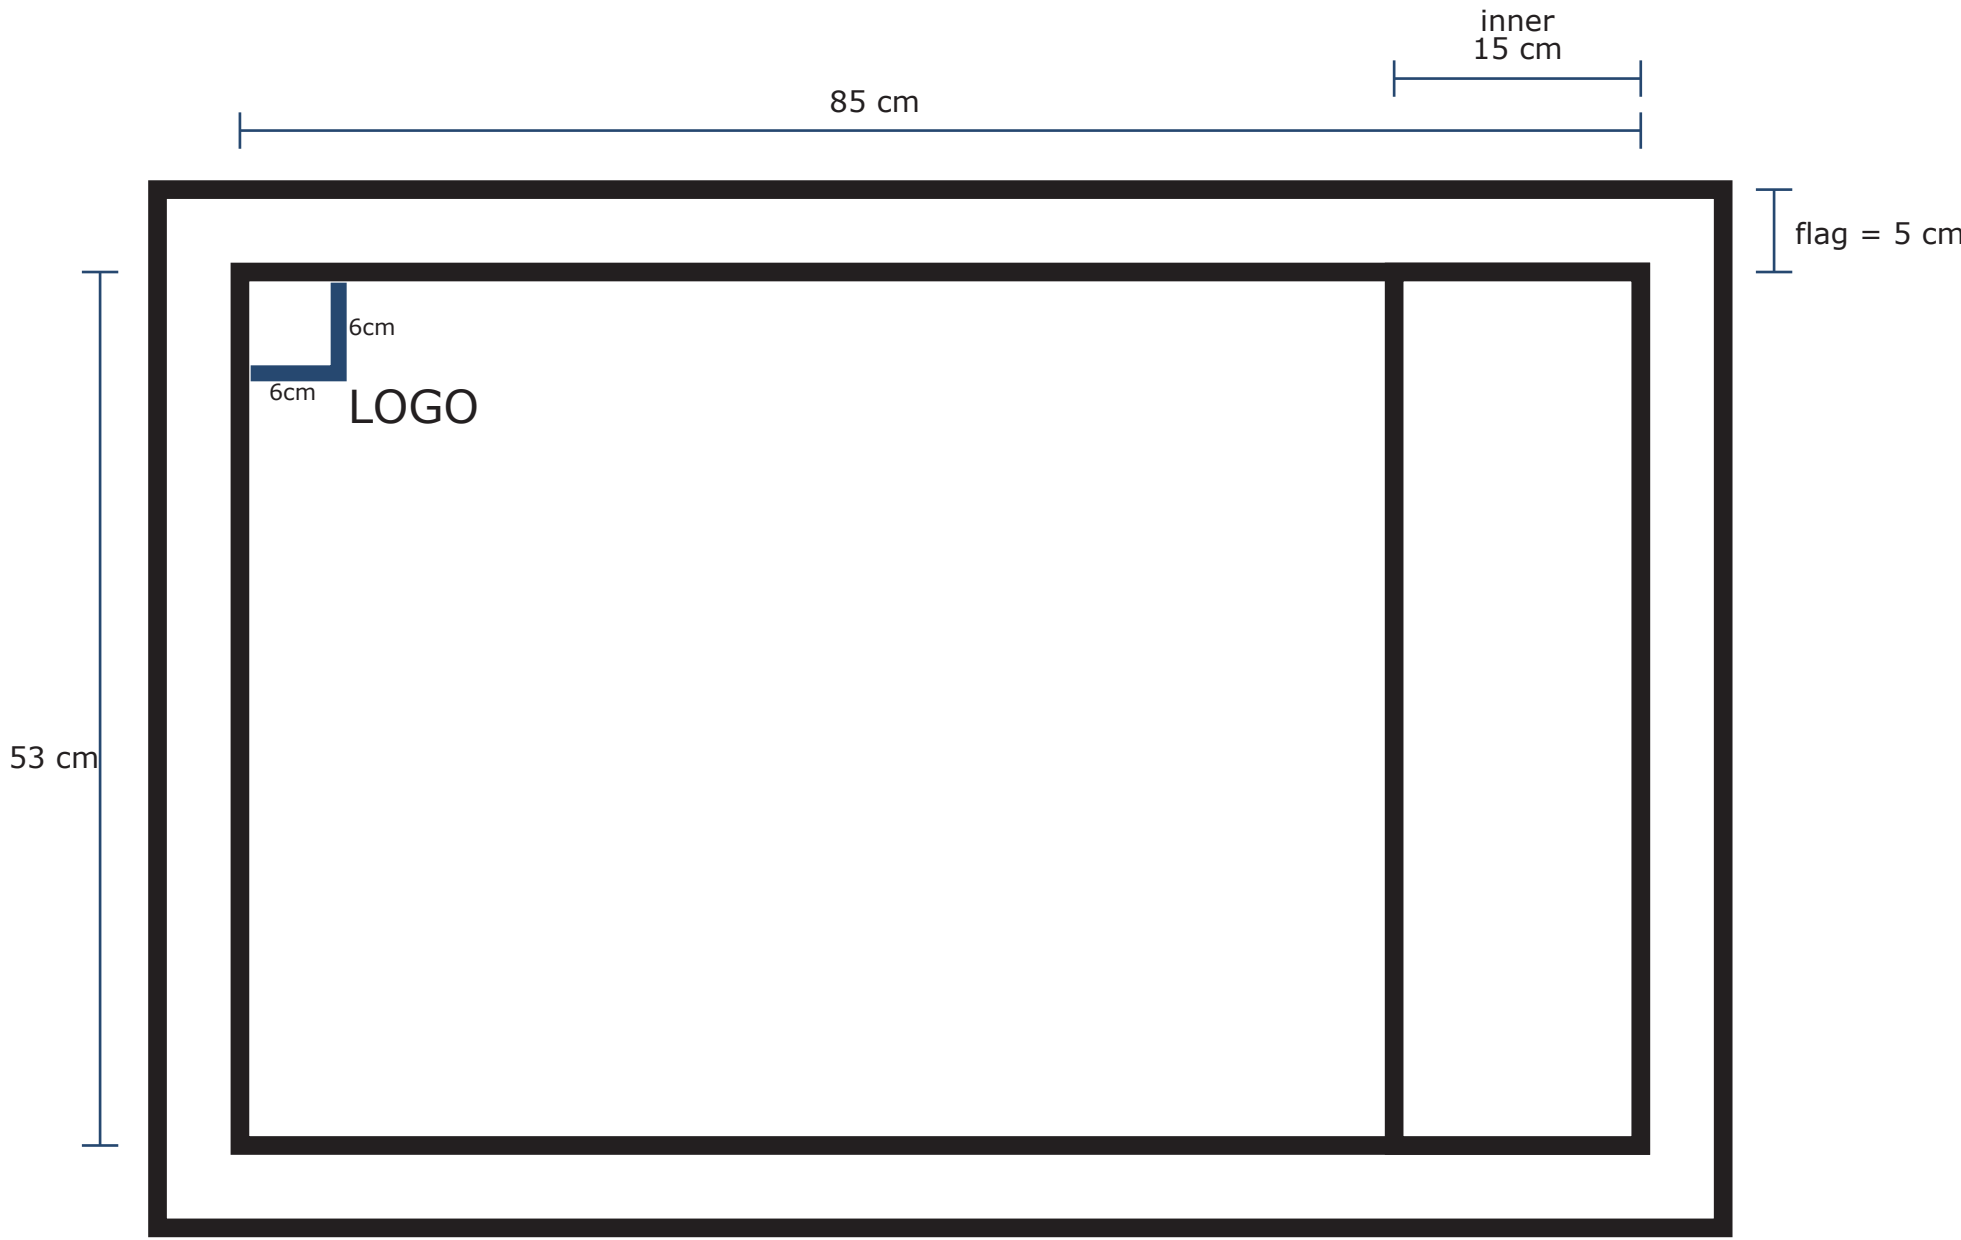

salvini

A photograph of a bedroom interior. In the foreground, a bed is covered with a white sheet. Behind the bed, a white pillowcase is visible, flanked by two dark grey square pillows. To the left, a dark wicker chair is partially visible. To the right, a tall, thin, dark metal wire basket stands. A semi-transparent blue banner is overlaid across the middle of the image, containing the text "Textile Size Guides" in a white, serif font.

A bedroom scene featuring a bed with white pillows and a duvet cover, a black lamp on a wooden bedside table, and a dark suitcase on the floor.

Duvet Cover Sizes

Specifications

- 100% Cotton or CVC
- Plain or With Stripes
- Variaty of qualities
- Other Dimensions upon request
- Bottle Neck

Specifications

- 100% Cotton or CVC
- Plain or With Stripes
- Variaty of qualities
- Other Dimensions upon request
- Open Style

Specifications

- 100% Cotton or CVC
- Plain or With Stripes
- Variaty of qualities
- Other Dimensions upon request
- Open Style With Cording

Pillow Cases Sizes

Specifications

- 100% Cotton or CVC
- Plain or With Stripes
- Variety of qualities
- Other Dimensions upon request
- Normal Enveloped, Oxford, Oxford Style with Cording

salvini

HOTEL & RESTAURANT SUPPLIES