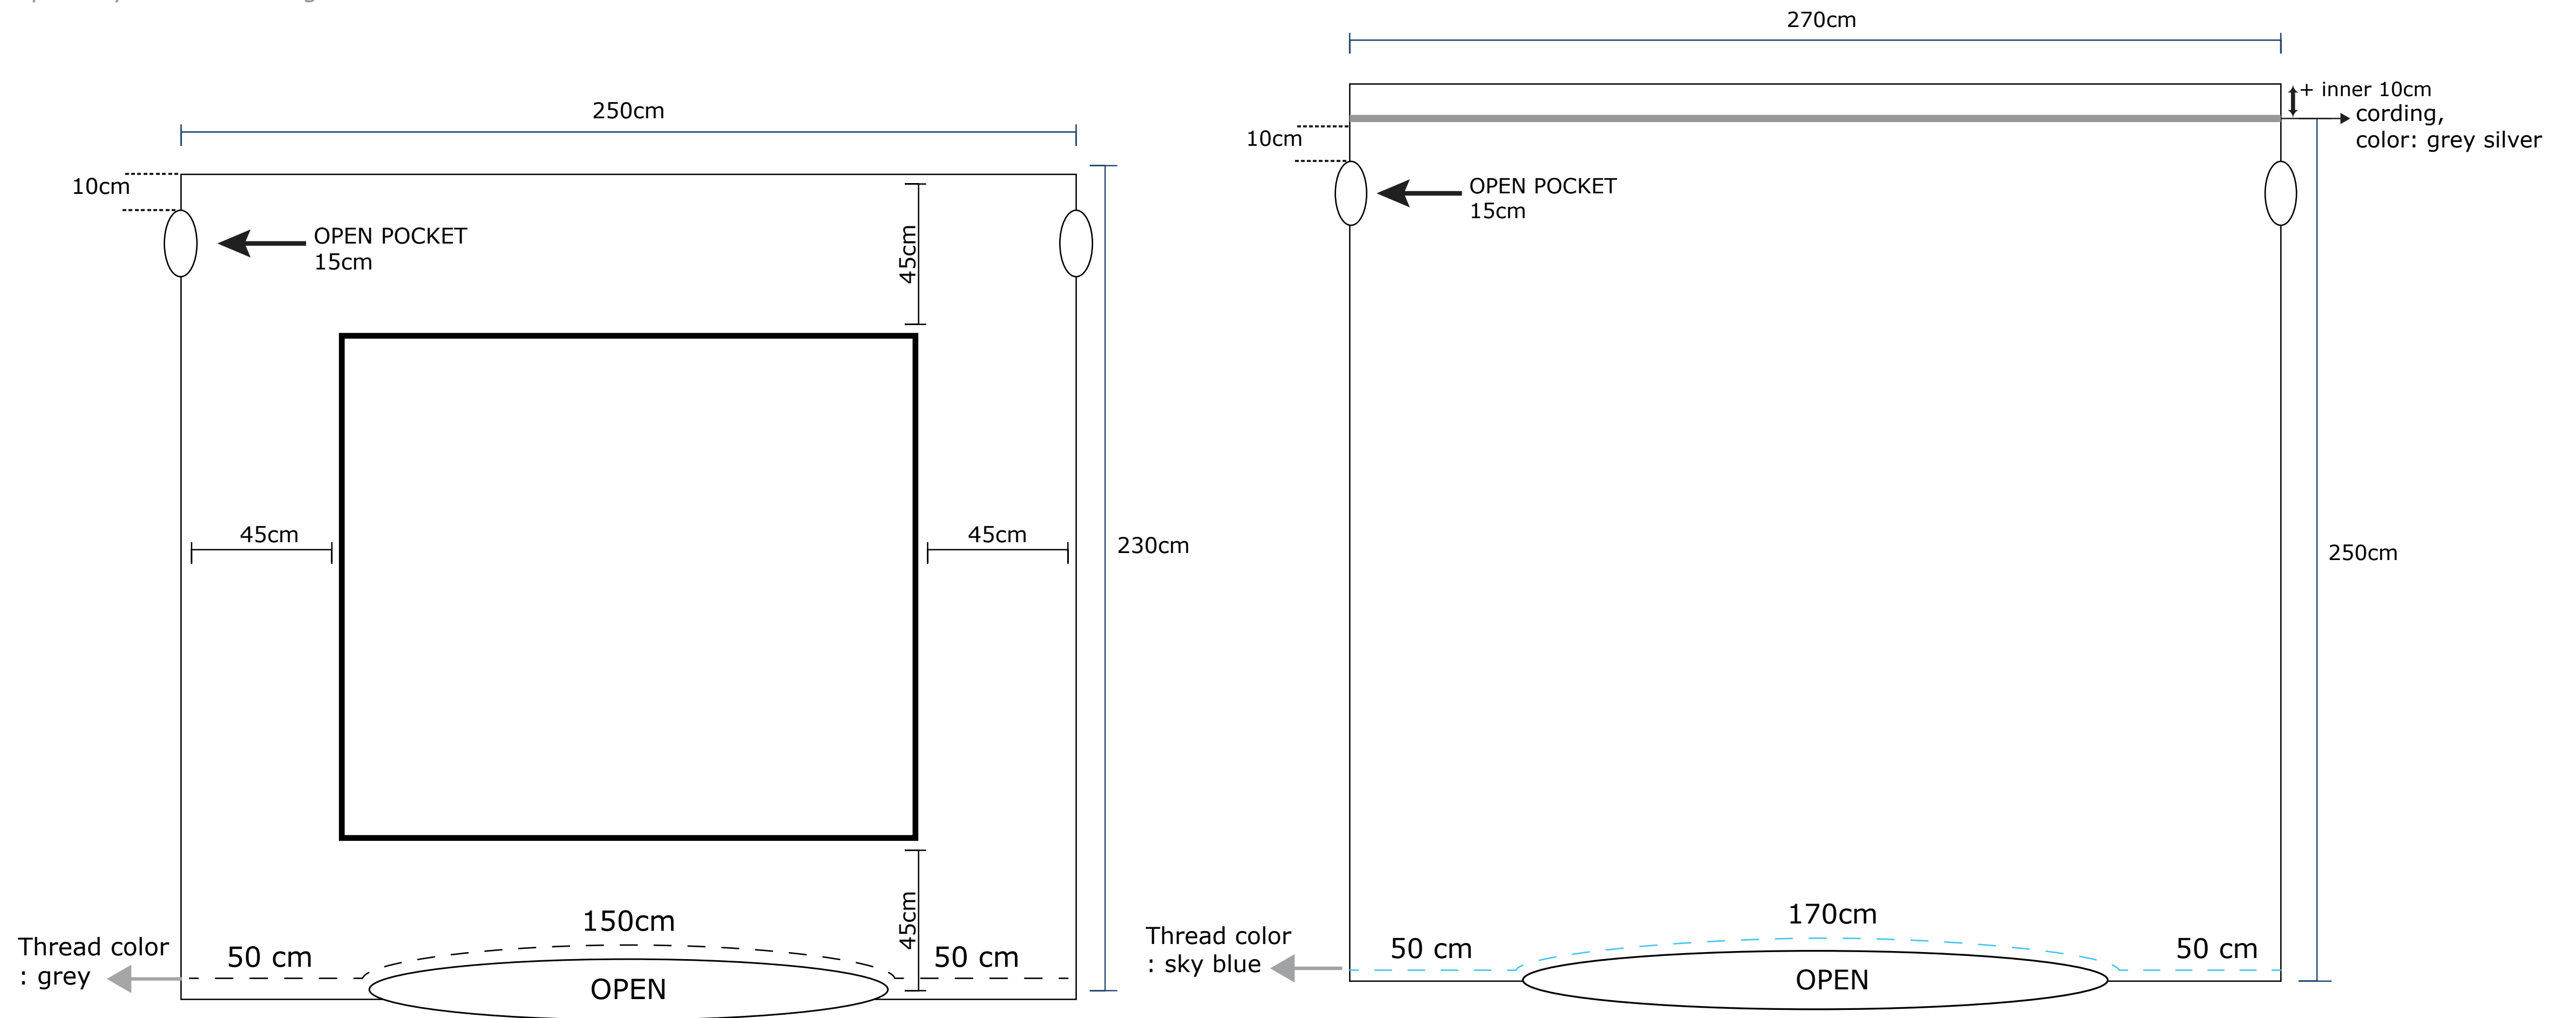

salvini

A photograph of a bedroom interior. In the foreground, a bed is covered with a white sheet. Behind the bed, a white pillowcase is visible, flanked by two dark grey square pillows. To the left, a dark wicker chair is partially visible. To the right, a tall, thin, dark metal wire basket stands. A semi-transparent blue banner is overlaid across the middle of the image, containing the text "Textile Size Guides" in a white, serif font.

A bedroom scene featuring a bed with white pillows and a duvet cover, a black lamp on a wooden bedside table, and a dark suitcase on the floor.

Duvet Cover Sizes

Specifications

- 100% Cotton or CVC
- Plain or With Stripes
- Variaty of qualities
- Other Dimensions upon request
- Bottle Neck

Specifications

- 100% Cotton or CVC
- Plain or With Stripes
- Variaty of qualities
- Other Dimensions upon request
- Open Style

Specifications

- 100% Cotton or CVC
- Plain or With Stripes
- Variaty of qualities
- Other Dimensions upon request
- Open Style With Cording

Pillow Cases Sizes

Specifications

- 100% Cotton or CVC
- Plain or With Stripes
- Variety of qualities
- Other Dimensions upon request
- Normal Enveloped, Oxford, Oxford Style with Cording

salvini

HOTEL & RESTAURANT SUPPLIES