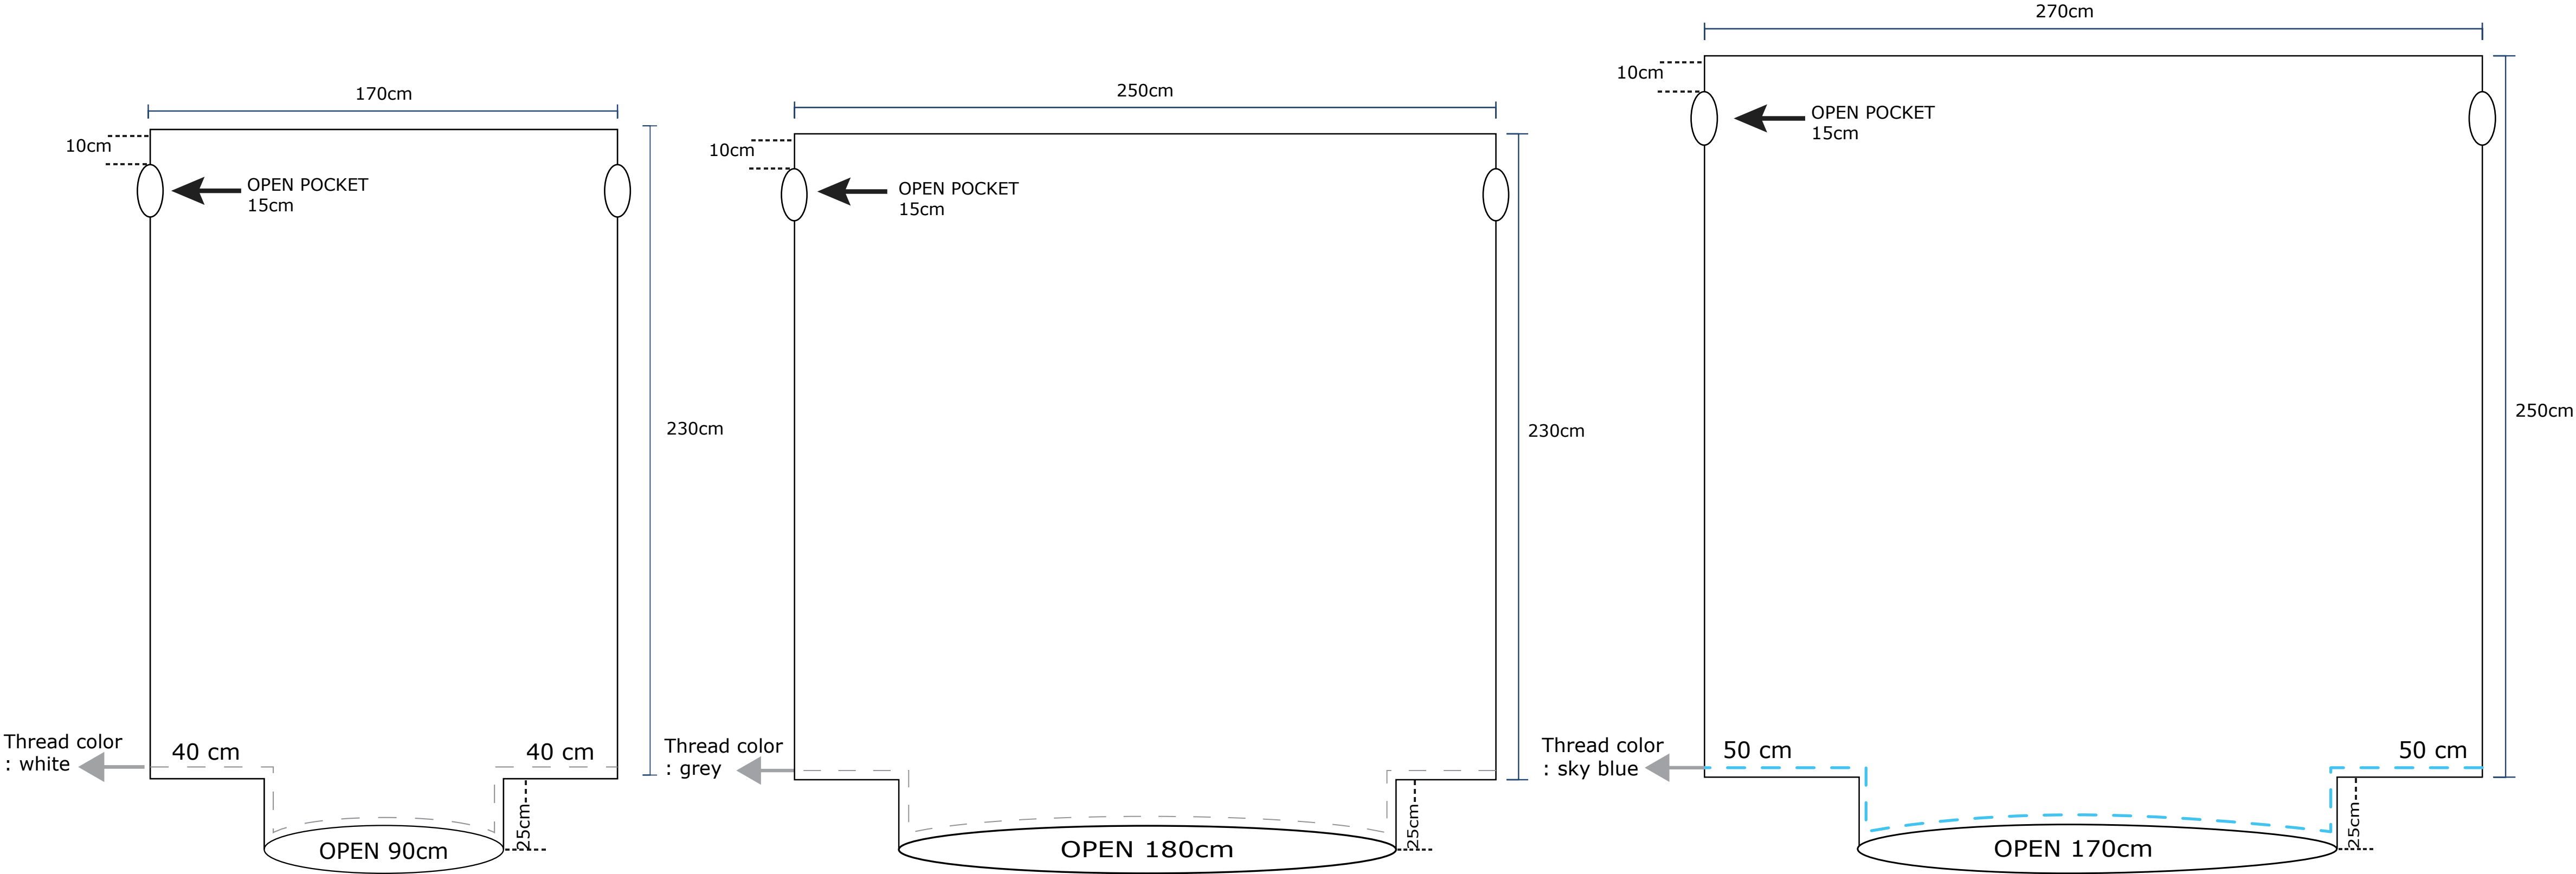

salvini

A photograph of a bedroom interior. In the foreground, a bed is covered with a white sheet. Behind the bed, a white pillowcase is visible, flanked by two dark grey square pillows. To the left, a dark wicker chair is partially visible. To the right, a tall, thin, dark metal wire basket stands. A semi-transparent blue banner is overlaid across the middle of the image, containing the text "Textile Size Guides" in a white, serif font.

Towel Sizes

Specifications

- 100% Cotton
- Plain or Jacquard
- Variaty of qualities
- Vat dyed for pool towels
- Other Dimensions upon request
- With or without logo

Bed Sheets Sizes

Specifications

- 100% Cotton or CVC
- Plain or With Stripes
- Variaty of qualities
- Other Dimensions upon request
- With or without logo

A bedroom scene featuring a bed with white pillows and a duvet cover, a black lamp on a wooden bedside table, and a dark suitcase on the floor.

Duvet Cover Sizes

Specifications

- 100% Cotton or CVC
- Plain or With Stripes
- Variaty of qualities
- Other Dimensions upon request
- Bottle Neck

Pillow Cases Sizes

Specifications

- 100% Cotton or CVC
- Plain or With Stripes
- Variety of qualities
- Other Dimensions upon request
- Normal Enveloped, Oxford, Oxford Style with Cording

salvini

HOTEL & RESTAURANT SUPPLIES