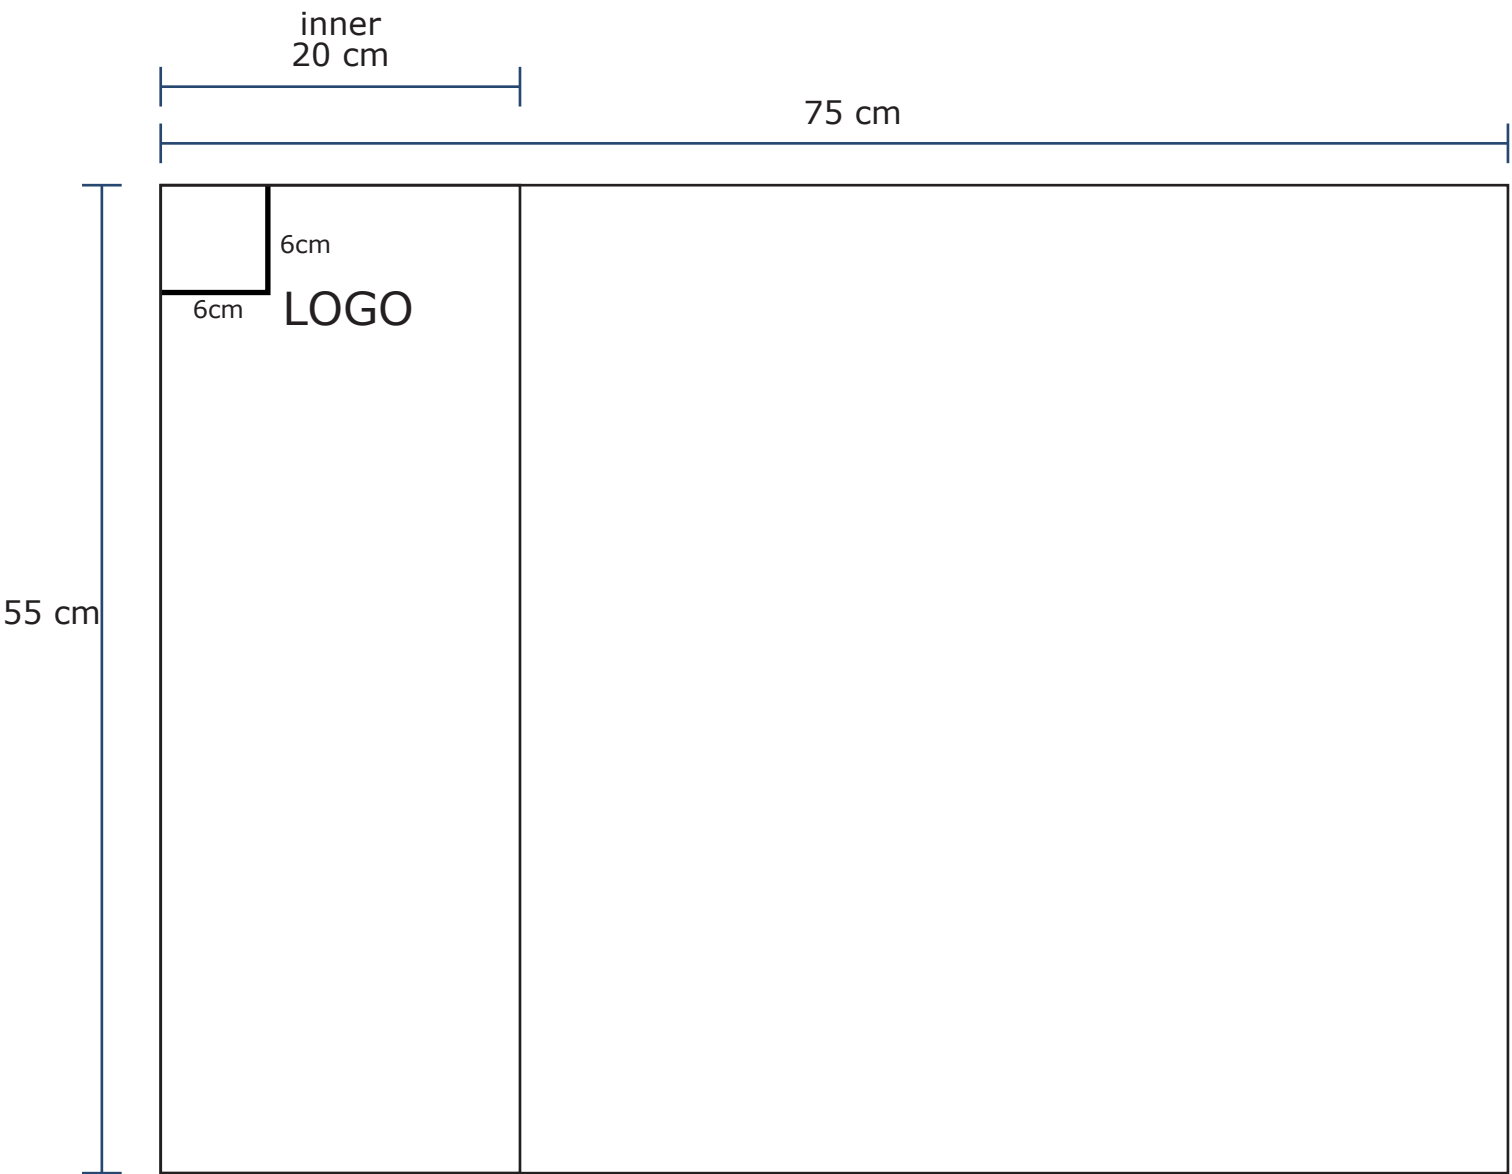

salvini

A photograph of a bedroom interior. In the foreground, a bed is covered with a white sheet. Behind the bed, a white pillowcase is visible, flanked by two dark grey square pillows. To the left, a dark wicker chair is partially visible. To the right, a tall, thin, dark metal wire basket stands. A semi-transparent blue banner is overlaid across the middle of the image, containing the text "Textile Size Guides" in a white, serif font.

A bedroom scene featuring a bed with white pillows and a duvet cover, a black lamp on a wooden bedside table, and a dark suitcase on the floor.

Duvet Cover Sizes

Specifications

- 100% Cotton or CVC
- Plain or With Stripes
- Variaty of qualities
- Other Dimensions upon request
- Bottle Neck

Specifications

- 100% Cotton or CVC
- Plain or With Stripes
- Variaty of qualities
- Other Dimensions upon request
- Open Style

Specifications

- 100% Cotton or CVC
- Plain or With Stripes
- Variaty of qualities
- Other Dimensions upon request
- Open Style With Cording

Pillow Cases Sizes

Specifications

- 100% Cotton or CVC
- Plain or With Stripes
- Variety of qualities
- Other Dimensions upon request
- Normal Enveloped, Oxford, Oxford Style with Cording

salvini

HOTEL & RESTAURANT SUPPLIES