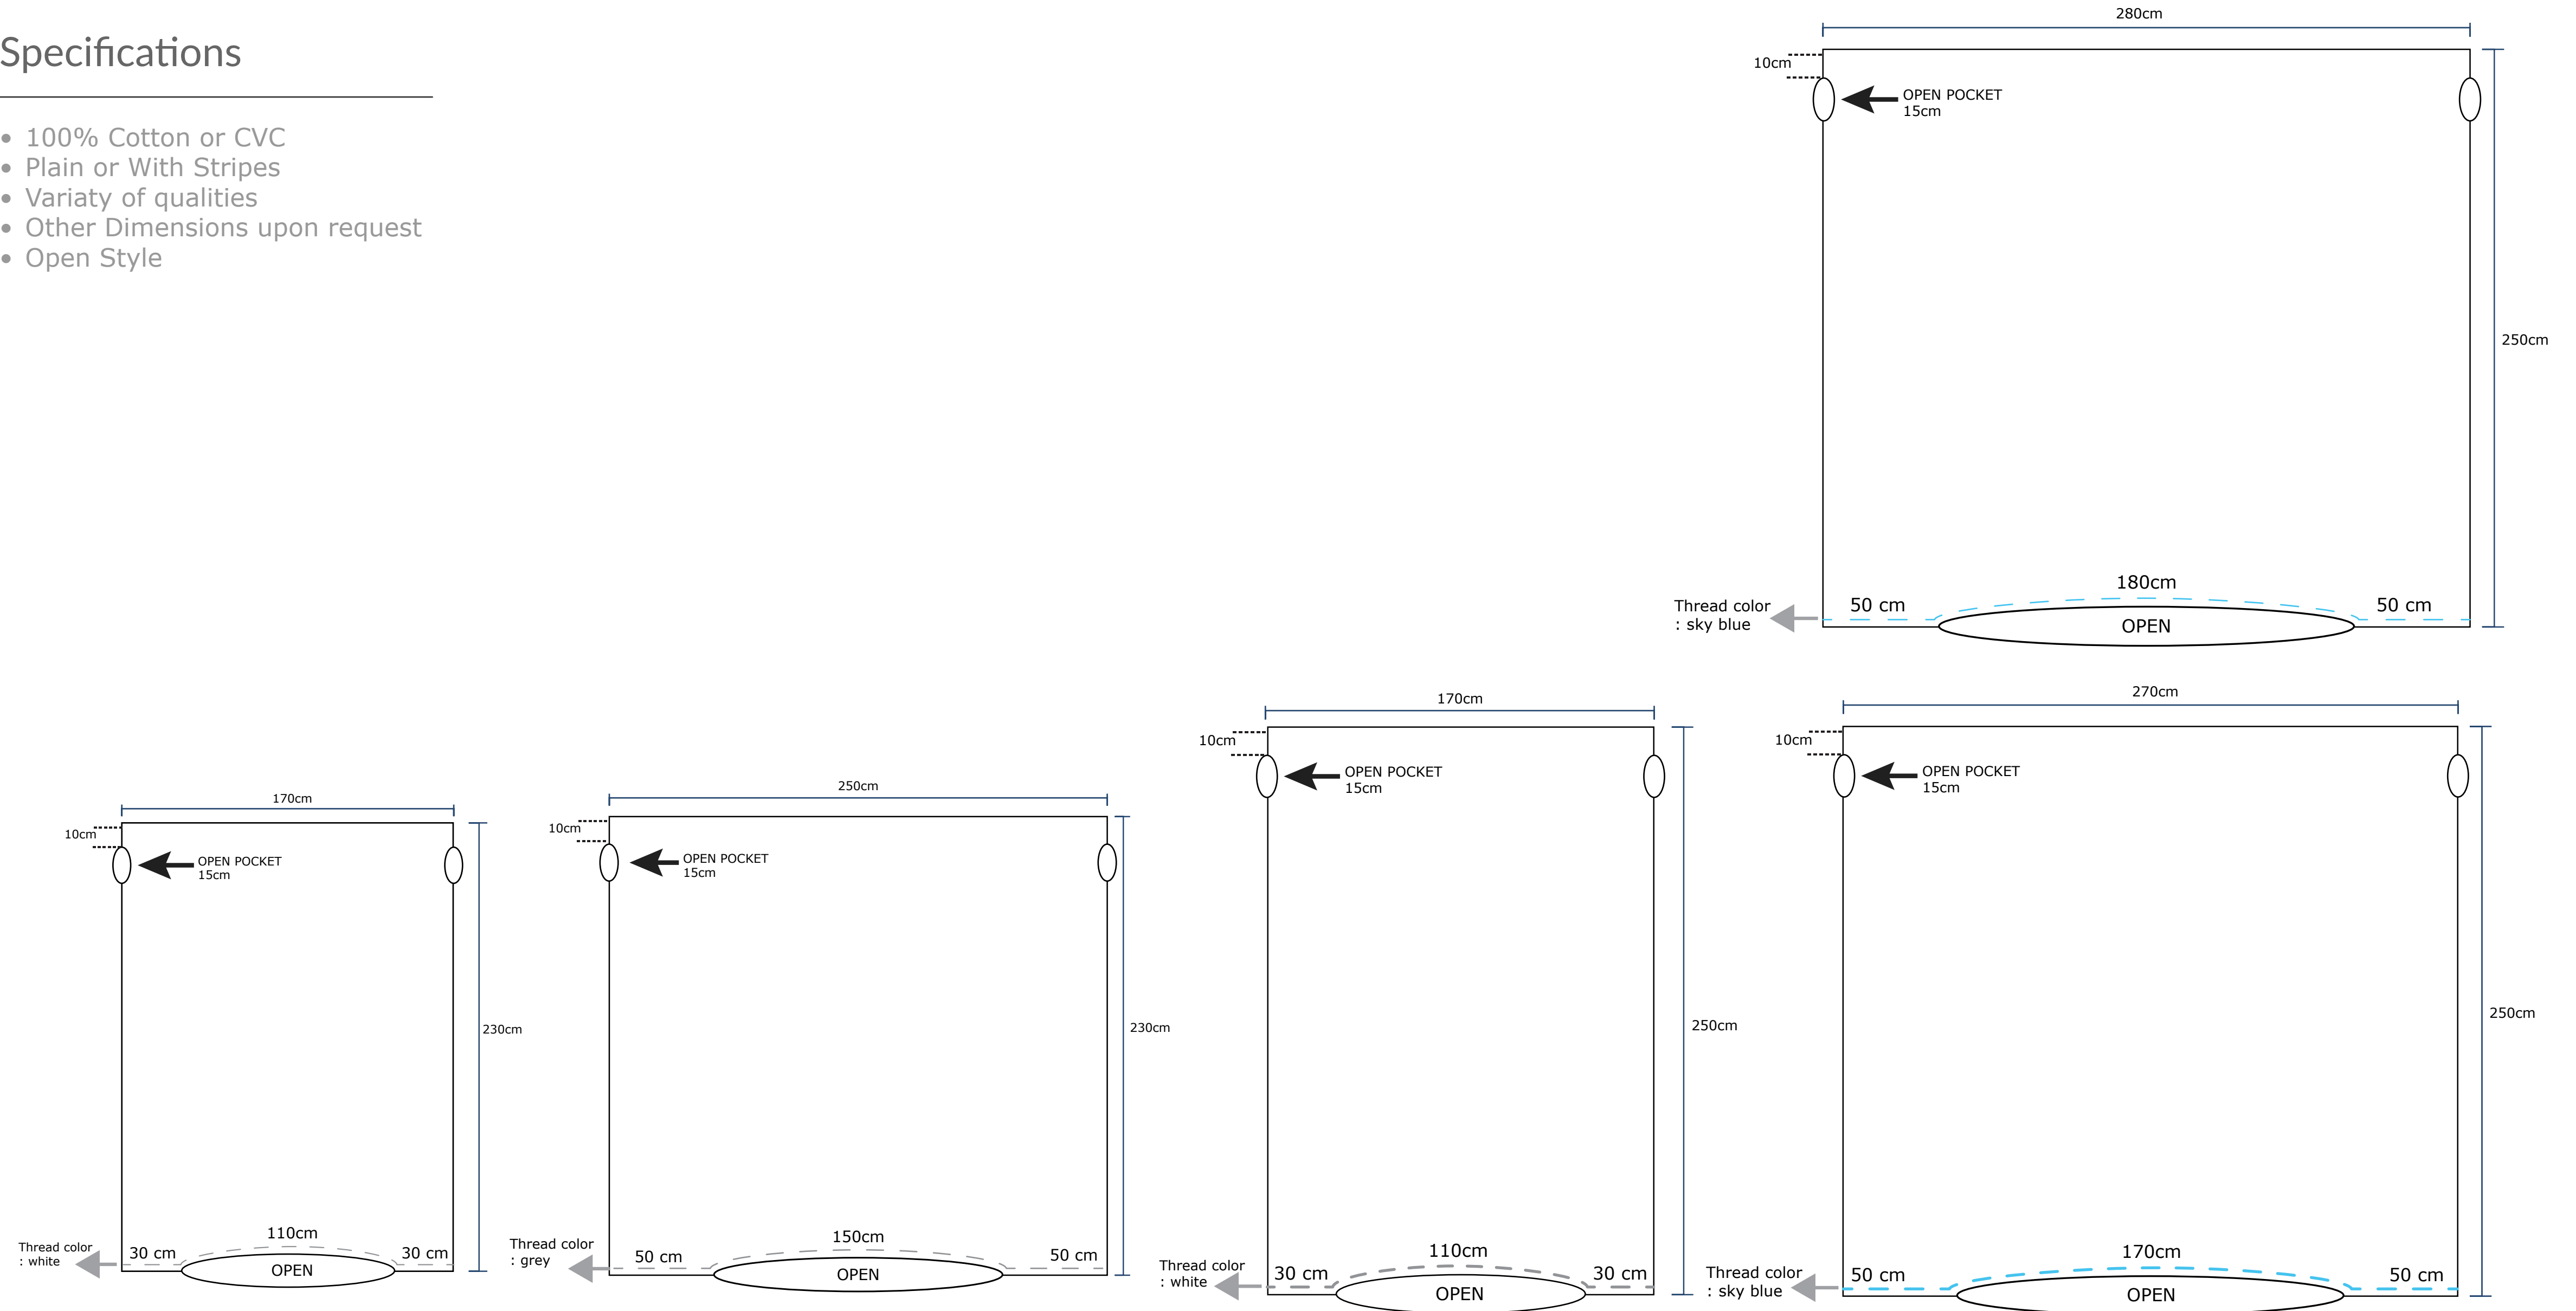

salvini

A photograph of a bedroom interior. In the foreground, a bed is covered with a white sheet. Behind the bed, a white pillowcase is visible, flanked by two dark grey square pillows. To the left, a dark wicker chair is partially visible. To the right, a tall, thin, dark metal wire basket stands. A semi-transparent blue banner is overlaid across the middle of the image, containing the text "Textile Size Guides" in a white, serif font.

A bedroom scene featuring a bed with white pillows and a duvet cover, a black lamp on a wooden bedside table, and a dark suitcase on the floor.

Duvet Cover Sizes

Specifications

- 100% Cotton or CVC
- Plain or With Stripes
- Variaty of qualities
- Other Dimensions upon request
- Bottle Neck

Specifications

- 100% Cotton or CVC
- Plain or With Stripes
- Variaty of qualities
- Other Dimensions upon request
- Open Style

Specifications

- 100% Cotton or CVC
- Plain or With Stripes
- Variaty of qualities
- Other Dimensions upon request
- Open Style With Cording

Pillow Cases Sizes

Specifications

- 100% Cotton or CVC
- Plain or With Stripes
- Variety of qualities
- Other Dimensions upon request
- Normal Enveloped, Oxford, Oxford Style with Cording

salvini

HOTEL & RESTAURANT SUPPLIES