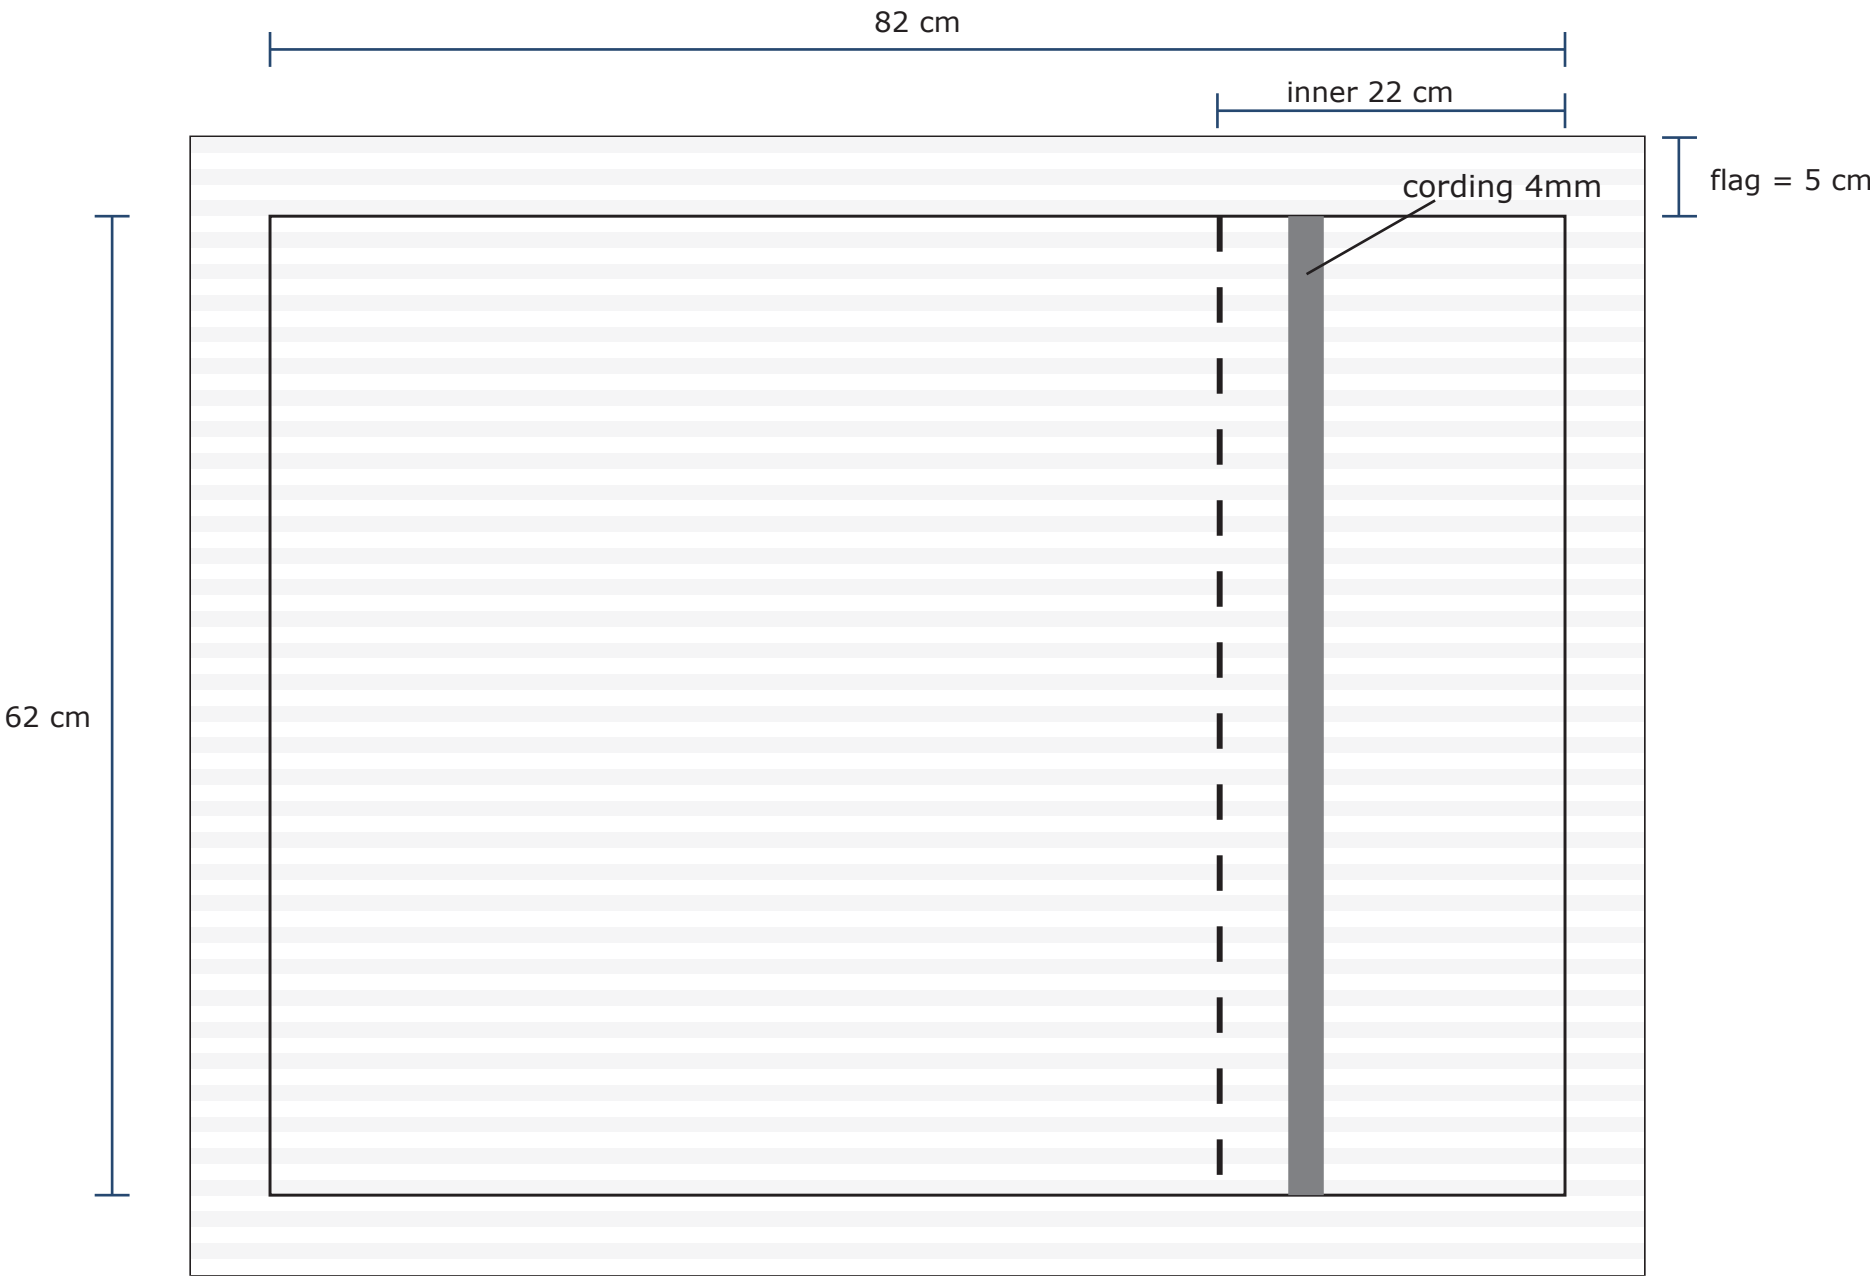

salvini

A photograph of a bedroom interior. In the foreground, a bed is covered with a white sheet. Behind the bed, a white pillowcase is visible, flanked by two dark grey square pillows. To the left, a dark wicker chair is partially visible. To the right, a tall, thin, dark metal wire basket stands. A semi-transparent blue banner is overlaid across the middle of the image, containing the text "Textile Size Guides" in a white, serif font.

A bedroom scene featuring a bed with white pillows and a duvet cover, a black lamp on a wooden bedside table, and a dark suitcase on the floor.

Duvet Cover Sizes

Specifications

- 100% Cotton or CVC
- Plain or With Stripes
- Variaty of qualities
- Other Dimensions upon request
- Bottle Neck

Specifications

- 100% Cotton or CVC
- Plain or With Stripes
- Variaty of qualities
- Other Dimensions upon request
- Open Style

Specifications

- 100% Cotton or CVC
- Plain or With Stripes
- Variaty of qualities
- Other Dimensions upon request
- Open Style With Cording

Pillow Cases Sizes

Specifications

- 100% Cotton or CVC
- Plain or With Stripes
- Variety of qualities
- Other Dimensions upon request
- Normal Enveloped, Oxford, Oxford Style with Cording

salvini

HOTEL & RESTAURANT SUPPLIES